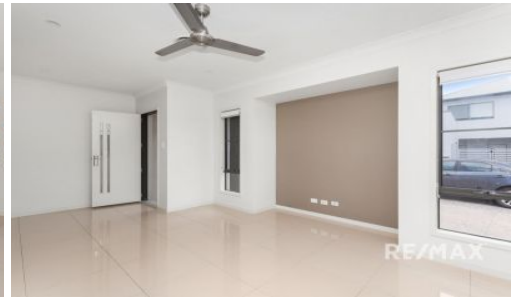

LEASED

134 Cooper Crescent, Rochedale

Enjoy this stunning modern, low set and very spacious home in the new Rochedale Estates.

An open plan design with modern quality appliances, stone benchtops, and loads of kitchen cupboard space.

There is a separate lounge and dining rooms, both light and breezy.

Three generous sized bedrooms, all with ceiling fans.

The master bedroom has an ensuite and there is a second large family bathroom.

Featuring a generous size courtyard that runs the full depth of the house and wraps around to the rear, including a covered patio at the side. ...